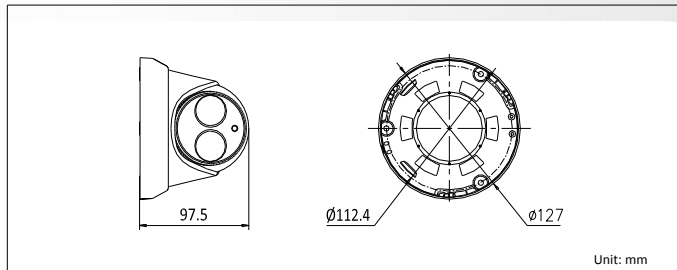

DS-2CD2342WD-I 4MP WDR EXIR Turret Network Camera

General

Operating Conditions	-30 °C ~ 60 °C (-22 °F ~ 140 °F), Humidity 95% or less (non-condensing)
Power Supply	DC12V ± 25%, PoE (802.3af Class3)
Power Consumption	Max. 5.5W (Max. 7.5W with ICR on)
Material	Housing: Plastic; Body & Dome Cover: Metal
IR Range	Approx. 30 meters
Ingress Protection	IP67
Dimensions	Φ127×97.5 (5.0" × 3.8")
Weight	670g (1.5 lbs)

Order Models

DS-2CD2342WD-I

Dimensions

Innovative Electronic Solutions
www.ness.com.au

NSW Ph 02 8825 9222
sales@ness.com.au

VIC Ph 03 9875 6400
nessmelb@ness.com.au

QLD Ph 07 3399 4910
nessbris@ness.com.au